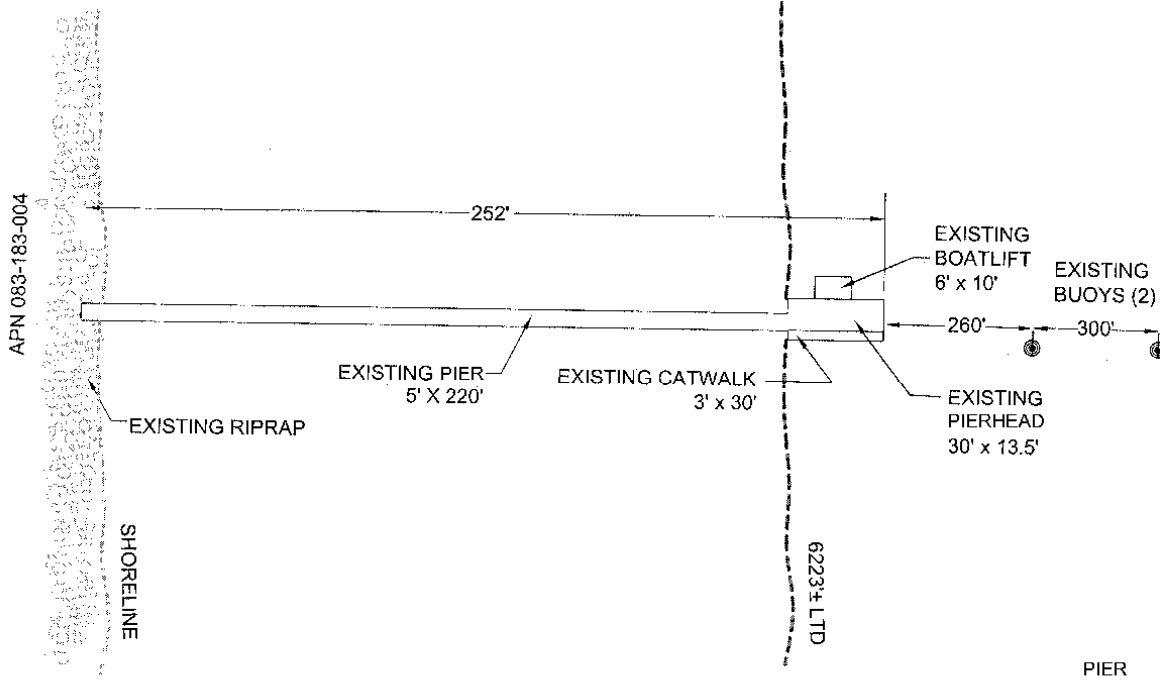

NO SCALE

SITE

1040 WEST LAKE BLVD., NEAR TAHOE CITY

NO SCALE

LOCATION

Exhibit A

PRC 6937.1
 MSM TAHOE PROPERTIES LLC
 APN 083-183-004
 GENERAL LEASE
 RECREATIONAL USE
 PLACER COUNTY

This Exhibit is solely for purposes of generally defining the lease premises, is based on unverified information provided by the Lessee or other parties and is not intended to be, nor shall it be construed as, a waiver or limitation of any State interest in the subject or any other property.