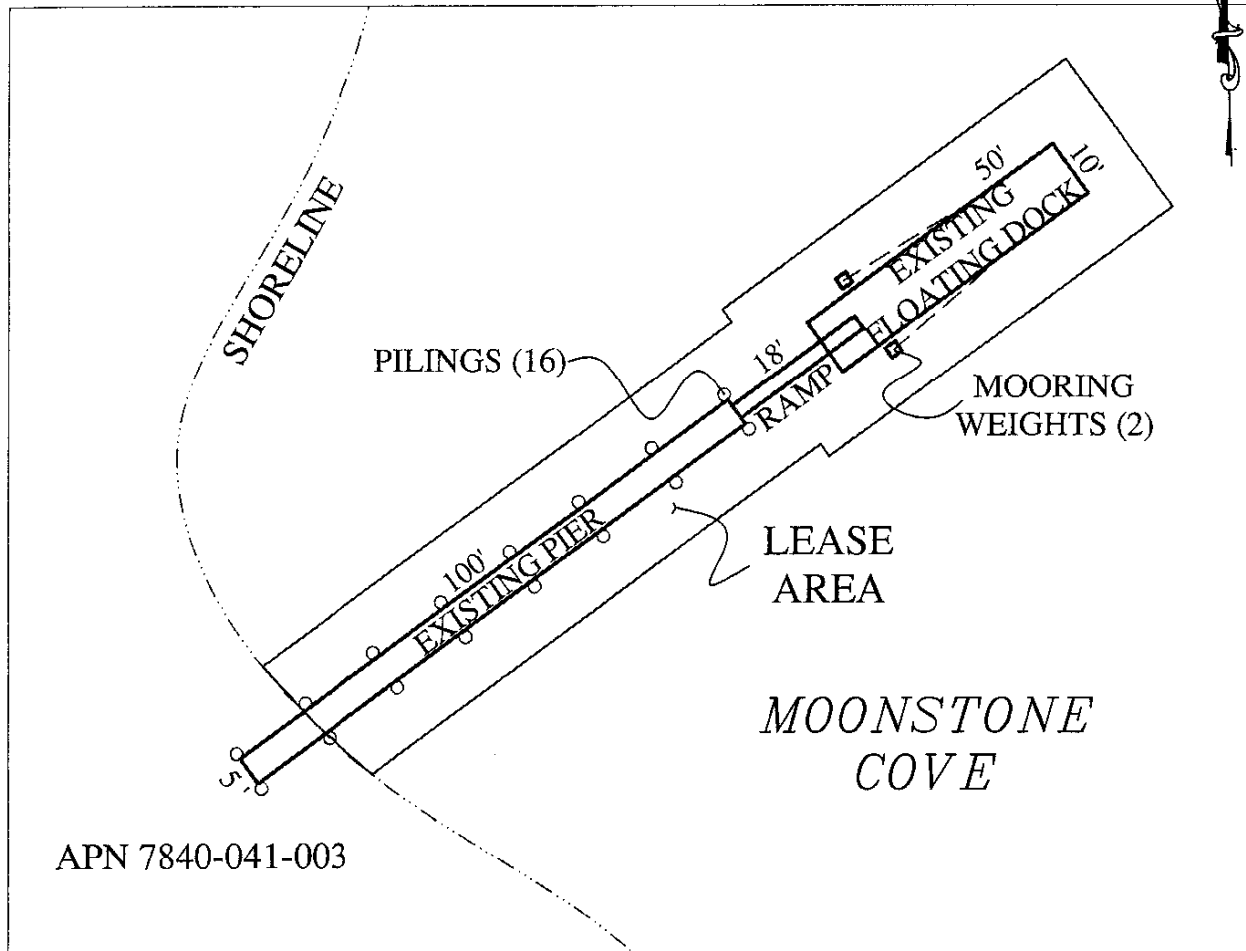

NO SCALE

SITE

Moonstone Cove, Santa Catalina Island

NO SCALE

LOCATION

MAP SOURCE: USGS QUAD

Exhibit A

WP 6411
 NEWPORT HARBOR YACHT CLUB
 APN 7840-041-003
 GENERAL LEASE
 RECREATIONAL USE
 LOS ANGELES COUNTY

This Exhibit is solely for purposes of generally defining the lease premises, is based on unverified information provided by the Lessee or other parties and is not intended to be, nor shall it be construed as, a waiver or limitation of any State interest in the subject or any other property.