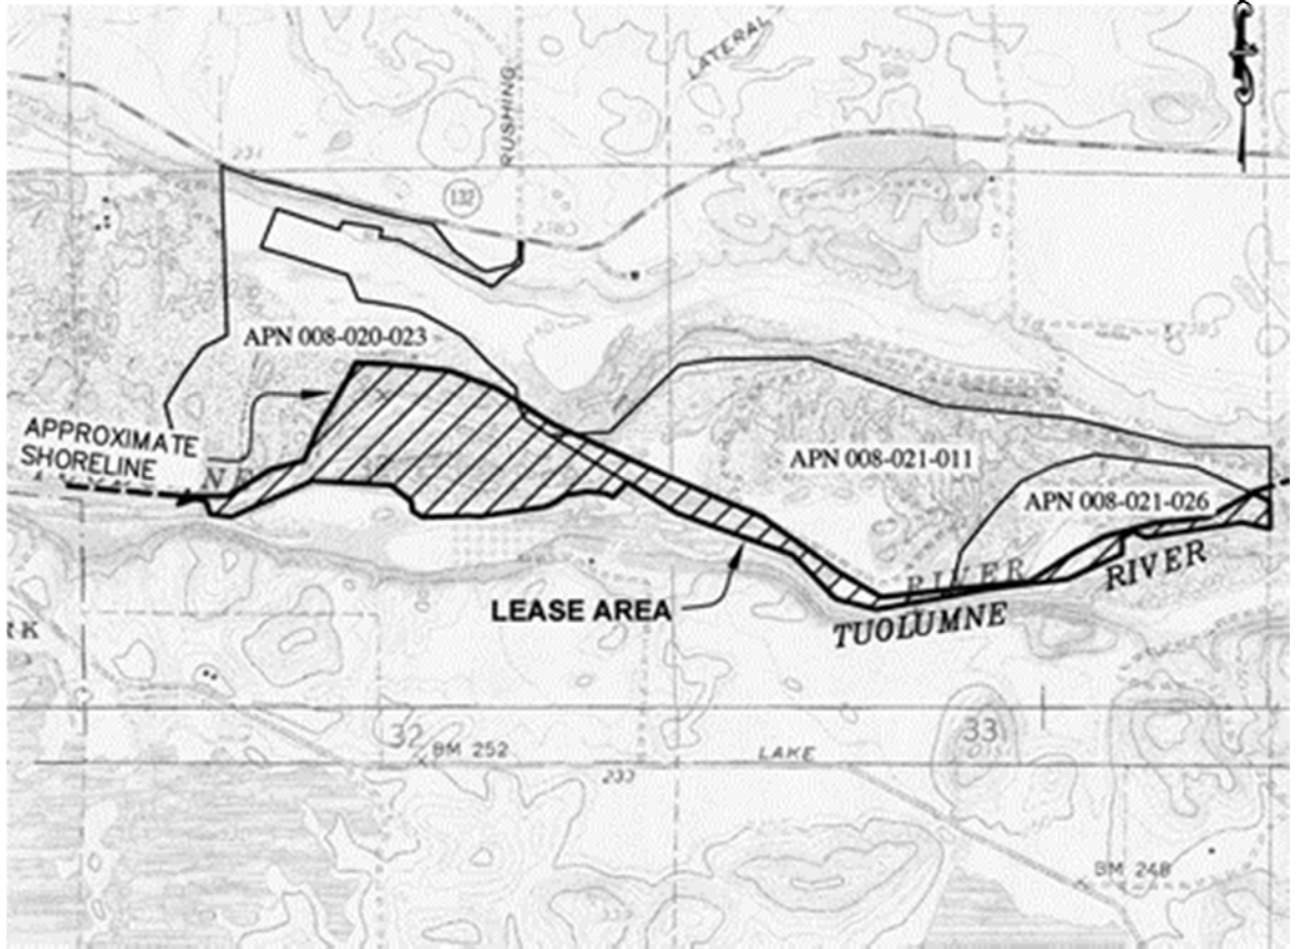

NO SCALE

**SITE**

**TUOLUMNE RIVER AT BOBCAT FLAT, NEAR WATERFORD**

NO SCALE

**LOCATION**

MAP SOURCE: USGS QUAD

This Exhibit is solely for purposes of generally defining the lease premises, is based on unverified information provided by the Lessee or other parties and is not intended to be, nor shall it be construed as, a waiver or limitation of any State interest in the subject or any other property.